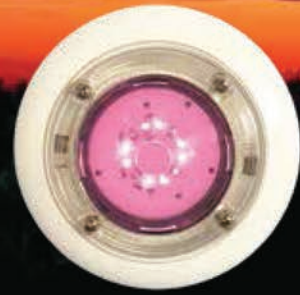

# AQUA / LAMP® RAINBOW RAYS®

POOL LIGHT SYSTEM

**WHITE**

- Sealed Beam
- Warm White

**WHITE  
LED**

- Digital
- 150° Spread
- Cool White
- Super Bright
- Long Life
- Energy Efficient

**MULTI-COLORED  
LED**

- Digital
- 150° Spread
- Vibrant Colors
- Long Life
- Energy Efficient

**SAME 12 VOLT SYSTEM, THREE DIFFERENT OPTIONS.  
SIMPLY CHOOSE YOUR BULB!**

**Optional  
AQUA/LAMP®  
Wireless Remote  
Control System**

**Color Choice...  
Available in  
White or Grey**

**Single or Double  
12 Volt Systems**

LED bulbs use only 20 watts of energy and have no moving parts to break down.