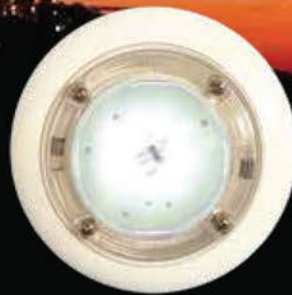

# AQUA / LAMP® RAINBOW RAYS®

POOL LIGHT SYSTEM

**WHITE**

- Sealed Beam
- Warm White

**WHITE  
LED**

- Digital
- 150° Spread
- Cool White
- Super Bright
- Long Life
- Energy Efficient

**MULTI-COLORED  
LED**

- Digital
- 150° Spread
- Vibrant Colors
- Long Life
- Energy Efficient

**SAME 12 VOLT SYSTEM, THREE DIFFERENT OPTIONS.  
SIMPLY CHOOSE YOUR BULB!**

**Optional  
AQUA/LAMP®  
Wireless Remote  
Control System**

**Color Choice...  
Available in  
White or Grey**

**Single or Double  
12 Volt Systems**

### WHITE

- Sealed Beam
- 60 Watt
- “Warm White”