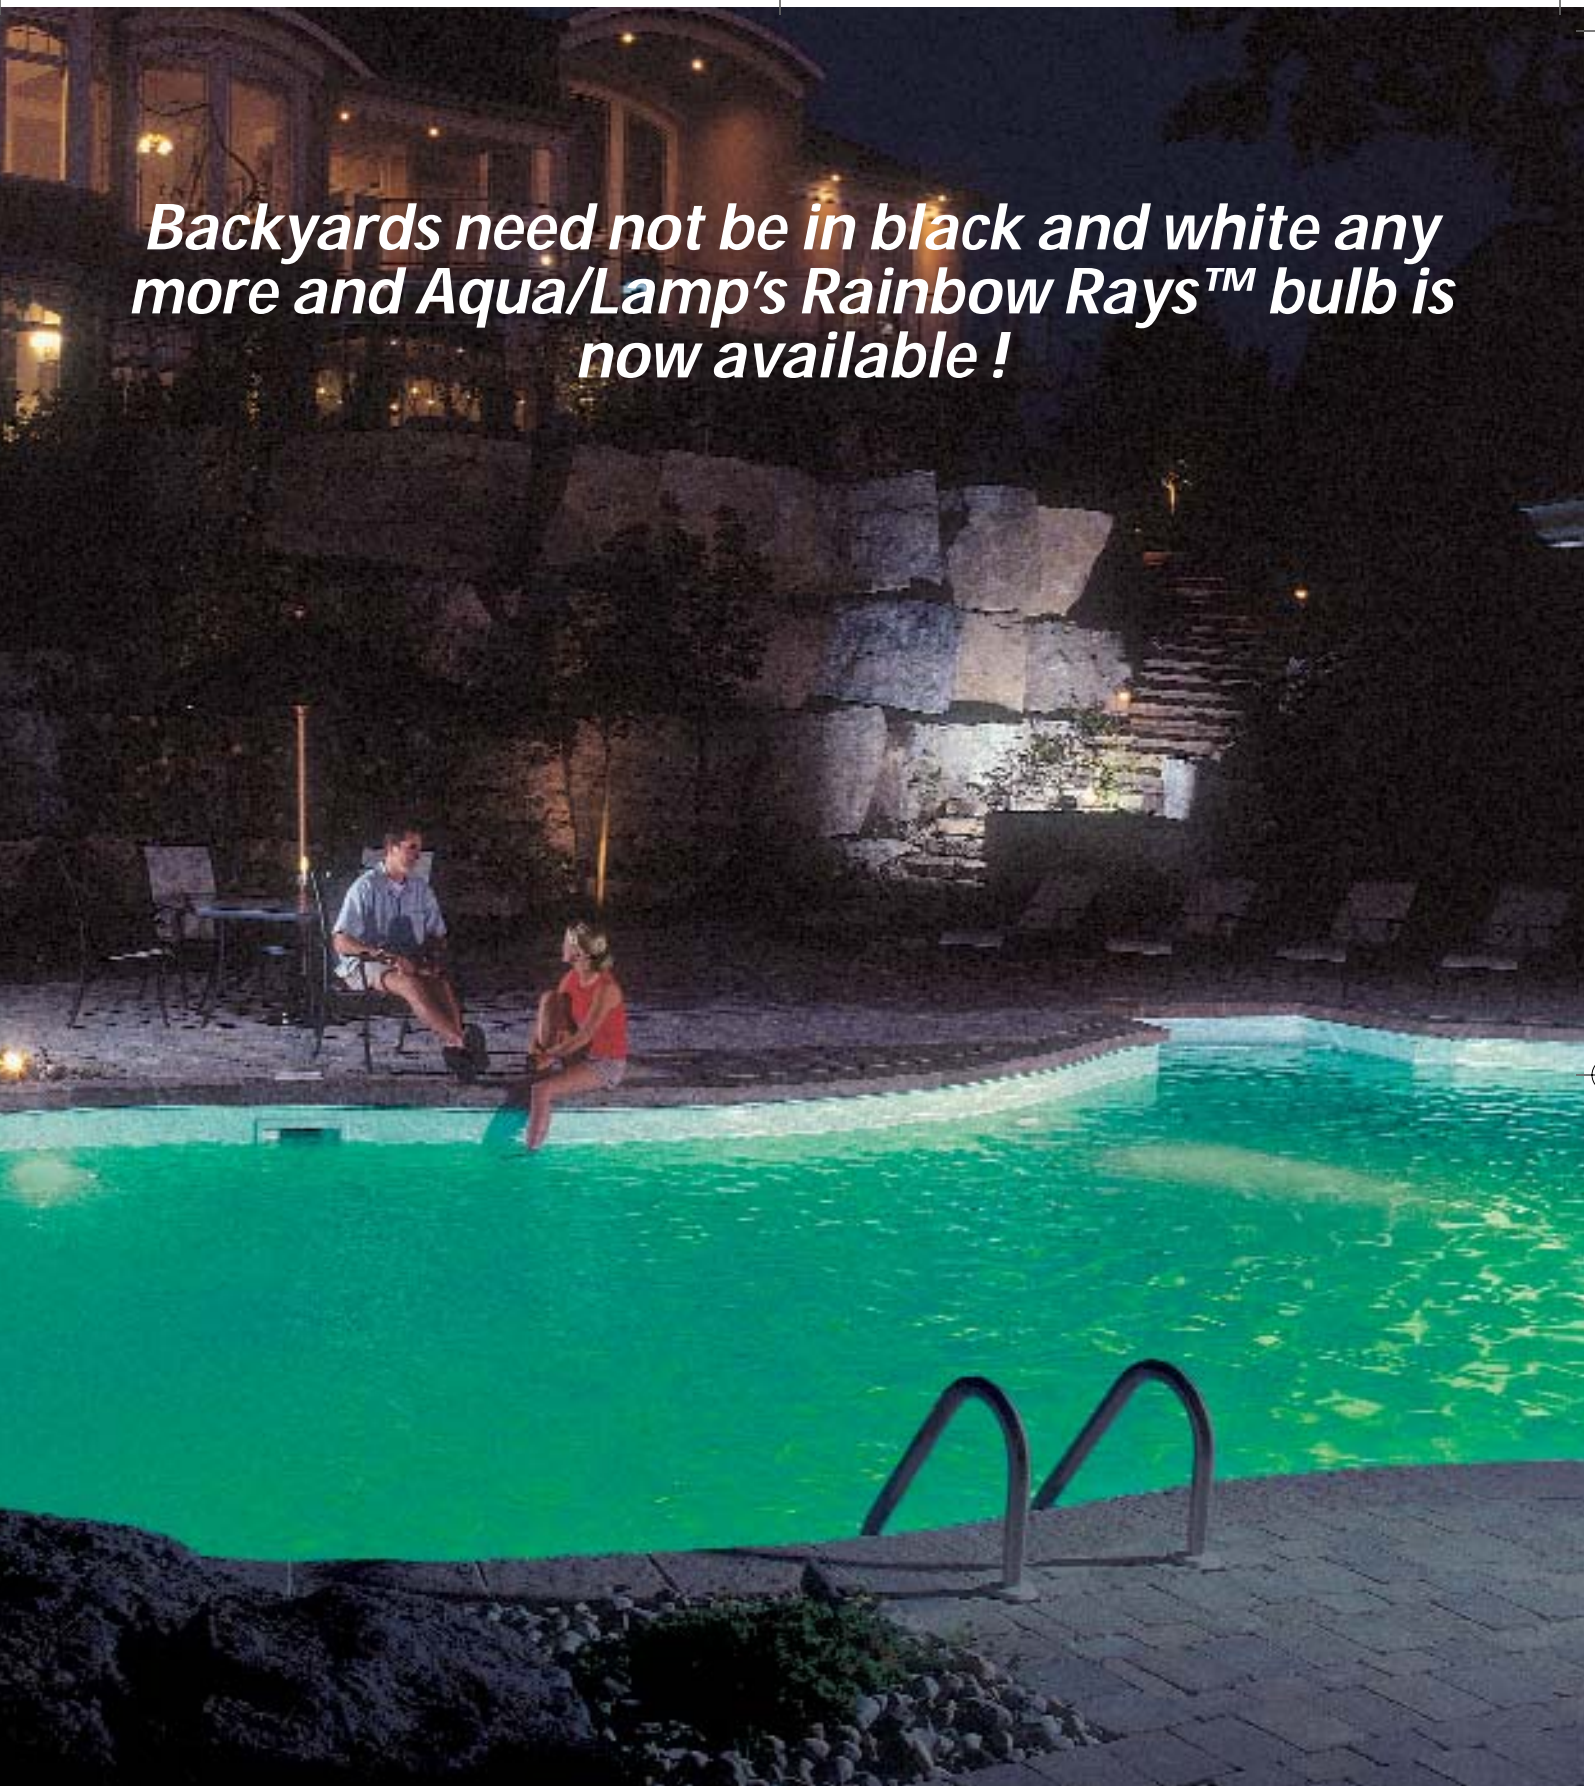

Backyards need not be in black and white any more and Aqua/Lamp's Rainbow Rays™ bulb is now available !

Consolidated Pool and Spa Industries Inc.,

361 Rowntree Dairy Road, Unit 4

Woodbridge, Ontario, Canada L4L 8H1

Tel: 905-264-6496 Fax: 905-264-6508