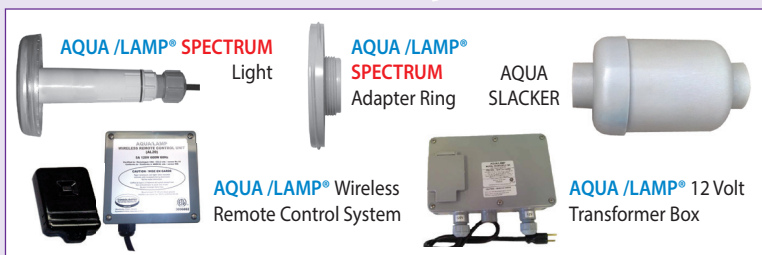

Spectrum Transition

(6) All colors transition slowly through a spectrum of colors.

Spectrum Blue/Green Transition

(7) Blue, Green transition

Spectrum Flash

(8) Strobe, All-colors

**ONLY
18 WATTS!**

AQUA /LAMP[®] SPECTRUM POOL LIGHTS ARE AVAILABLE IN TWO OPTIONS:

① **Single Or Double Light Systems Which Include:**

OR

② **Lights On Their Own!**

* All AQUA /LAMP[®] SPECTRUM Lights Work In Combination/Synch With Our Larger AQUA /LAMP[®] RAINBOW RAYS LED Lights.

*AQUA /LAMP[®] SPECTRUM Accessories Sold Separately.