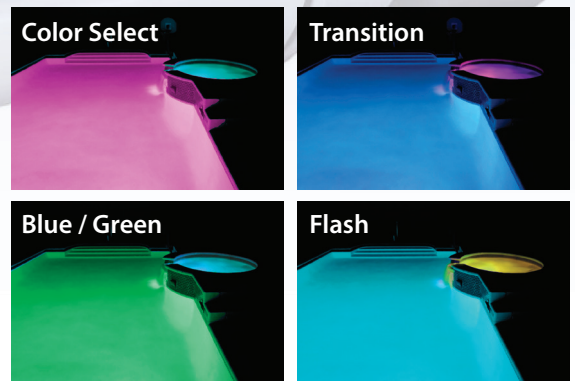

NO TOOLS, NO STRUGGLE!!!

AQUA /LAMP[®] SPECTRUM MULTI-COLORED LED COLOR COMBINATIONS

Toggle ON & OFF To Control The Mood!

ON & OFF 8X = 8 Color Modes!!!

Spectrum Color Select

(1) White, (2) Blue, (3) Green, (4) Pink, (5) Turquoise

Spectrum Transition

(6) All colors transition slowly through a spectrum of colors.

Spectrum Blue/Green Transition

(7) Blue, Green transition

Spectrum Flash

(8) Strobe, All-colors

**ONLY
18 WATTS!**

AQUA /LAMP[®] SPECTRUM POOL LIGHTS ARE AVAILABLE IN TWO OPTIONS:

① **Single Or Double Light Systems Which Include:**

OR

② **Lights On Their Own!**

* All AQUA /LAMP[®] SPECTRUM Lights Work In Combination/Synch With Our Larger AQUA /LAMP[®] RAINBOW RAYS LED Lights.

*AQUA /LAMP[®] SPECTRUM Accessories Sold Separately.