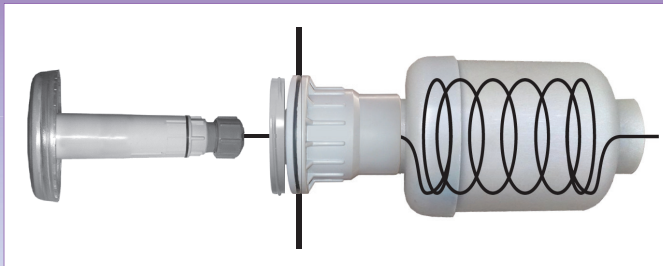

NEW

SUPER BRIGHT, NICHELESS AQUALAMP[®] SPECTRUM

MULTICOLOURED LED UNDERWATER POOL LIGHT.

- *Fully Serviceable/Replaceable AT THE POOL*
- *No Deck Boxes* ● *No Lowering Water Levels* ● *No Tools Required!*
- *Canadian Designed, Assembled & Tested!*

EASY

*Fits in most swimming
pool return fittings.*

AQUALAMP[®] SPECTRUM

Your Pool Light!

www.consolidatedpool.com

CONSOLIDATED
Pool and Spa Industries

AQUA/LAMP[®]

AQUA /LAMP[®] SPECTRUM

MULTI-COLORED LED UNDERWATER POOL LIGHT

**LOW
VOLTAGE!**

**The Easiest Light
On The Market Today!**

**LOW
MAINTENANCE!**

FOR INSTALLATION:

- No Deck Box

FOR SERVICE/ LIGHT REPLACEMENT:

Hand In Water, Turn Light,
Disconnect, Re-Connect, Turn, Complete!