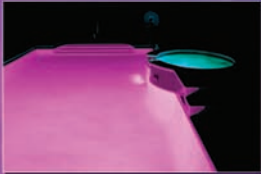

# RAINBOW RAYS®

High Intensity

LED Multi-Colour  
Pool Lights

- 0 4 x Brighter than our Original **RAINBOW RAYS**®
- 0 Environmentally Friendly
- 0 Energy Efficient

Select your mood from a spectrum of colours.

**RAINBOW** Solid colour Select  
· White, Blue,  
Green, Pink, Turquoise

**RAINBOW** Transition  
· All colours  
Transition

**RAINBOW** Blue/Green  
· Blue/Green  
Transition

**RAINBOW** Flash  
· Strobe  
All colours