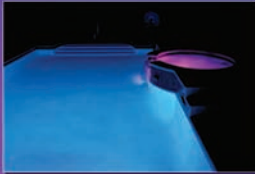

# RAINBOW RAYS®

High Intensity

LED Multi-Colour  
Pool Lights

- 0 4 x Brighter than our Original **RAINBOW RAYS**®
- 0 Environmentally Friendly
- 0 Energy Efficient

Select your mood from a spectrum of colours.

**RAINBOW** Solid colour Select  
· White, Blue,  
Green, Pink, Turquoise

**RAINBOW** Transition  
· All colours  
Transition

**RAINBOW** Blue/Green  
· Blue/Green  
Transition

**RAINBOW** Flash  
· Strobe  
All colours